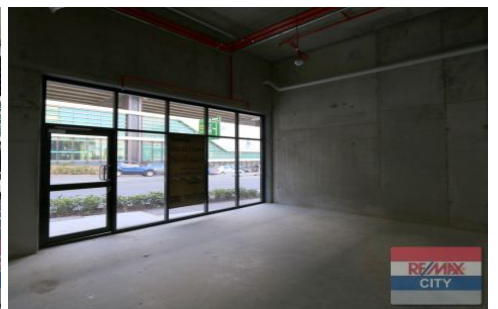

# RE/MAX City

9-11 Bowen Bridge Road BOWEN HILLS QLD

**Building Size** : 65 sqm  
**View** : <https://www.remaxcity.com.au/lease/qld/city-north/bowen-hills/commercial/retail/5729255>

**RE/MAX**  
COMMERCIAL